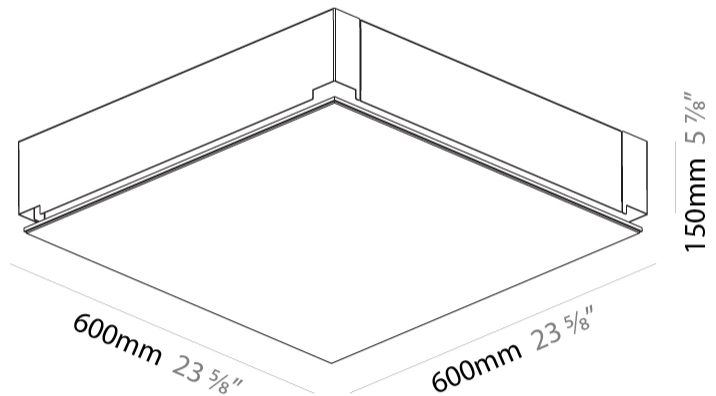

PHYSICAL

Shape: Square
Length (mm): 600
Length (in): 23 5/8
Width (mm): 600
Width (in): 23 5/8
Height (mm): 150
Height (in): 5 7/8
Ceiling Thickness (mm): 10 / 12.5 / 15 / 25 / 30
Ceiling Thickness (in): 3/8 or 1/2 or 9/16 or 1 or 1 3/16
Min. Recessing Depth (mm): 180
Min. Recessing Depth (in): 7 1/16
Light Distribution: Direct
Diffuser: PMMA - Opal
Fixture Finish: SSR / BKV / CWI / CRY / HAB / LAG / UFT / ITA / RUA / RUR / MIC / FTG / MYG / TWT / LOD / PUS / FRO / FUP / KIA / POP / BLS / SPG / MEY / GOH / GUM / CHC / COM / ABZ / JAG / OBR / MOS / ROR
Fixture Material: Aluminum
Cut-out Measurements: 635mm / 25" x 635mm / 25"
Upon Request: Unique Sizes Unique Ceiling Thickness Unique Mounting Depth Spot Inserts

ELECTRICAL

Lamp Type: LED (Zhaga Standard)
Input Wattage (W): 55
Total Output Wattage (W): 46
Dimming: Tri-Mode (Non-Dimming and Phase Dimming (120Vac only) and 0-10V Dimming)
Driver Included: Yes
Driver Location: Integrated
Driver Type: Constant Current - Universal
Driver Class: Class 2
Input Voltage (V): 120 - 277
Constant Current (MA): 350

LED

Color Temperature (°K): 3000 / 3500 / 4000
Max. Delivered Lumen (lm): 4350 / 4410 / 4500
CRI: >80 CRI
Efficiency (%): 65% (5mm Perspex)|65.10%
Lamp Life (hrs): 50000
Upon Request: RGB-W Tunable White Special Color Temperature CRI90

OPTICAL

RATINGS AND CERTIFICATIONS

Certified By: Certified for North American Standards
IP rating: IP20